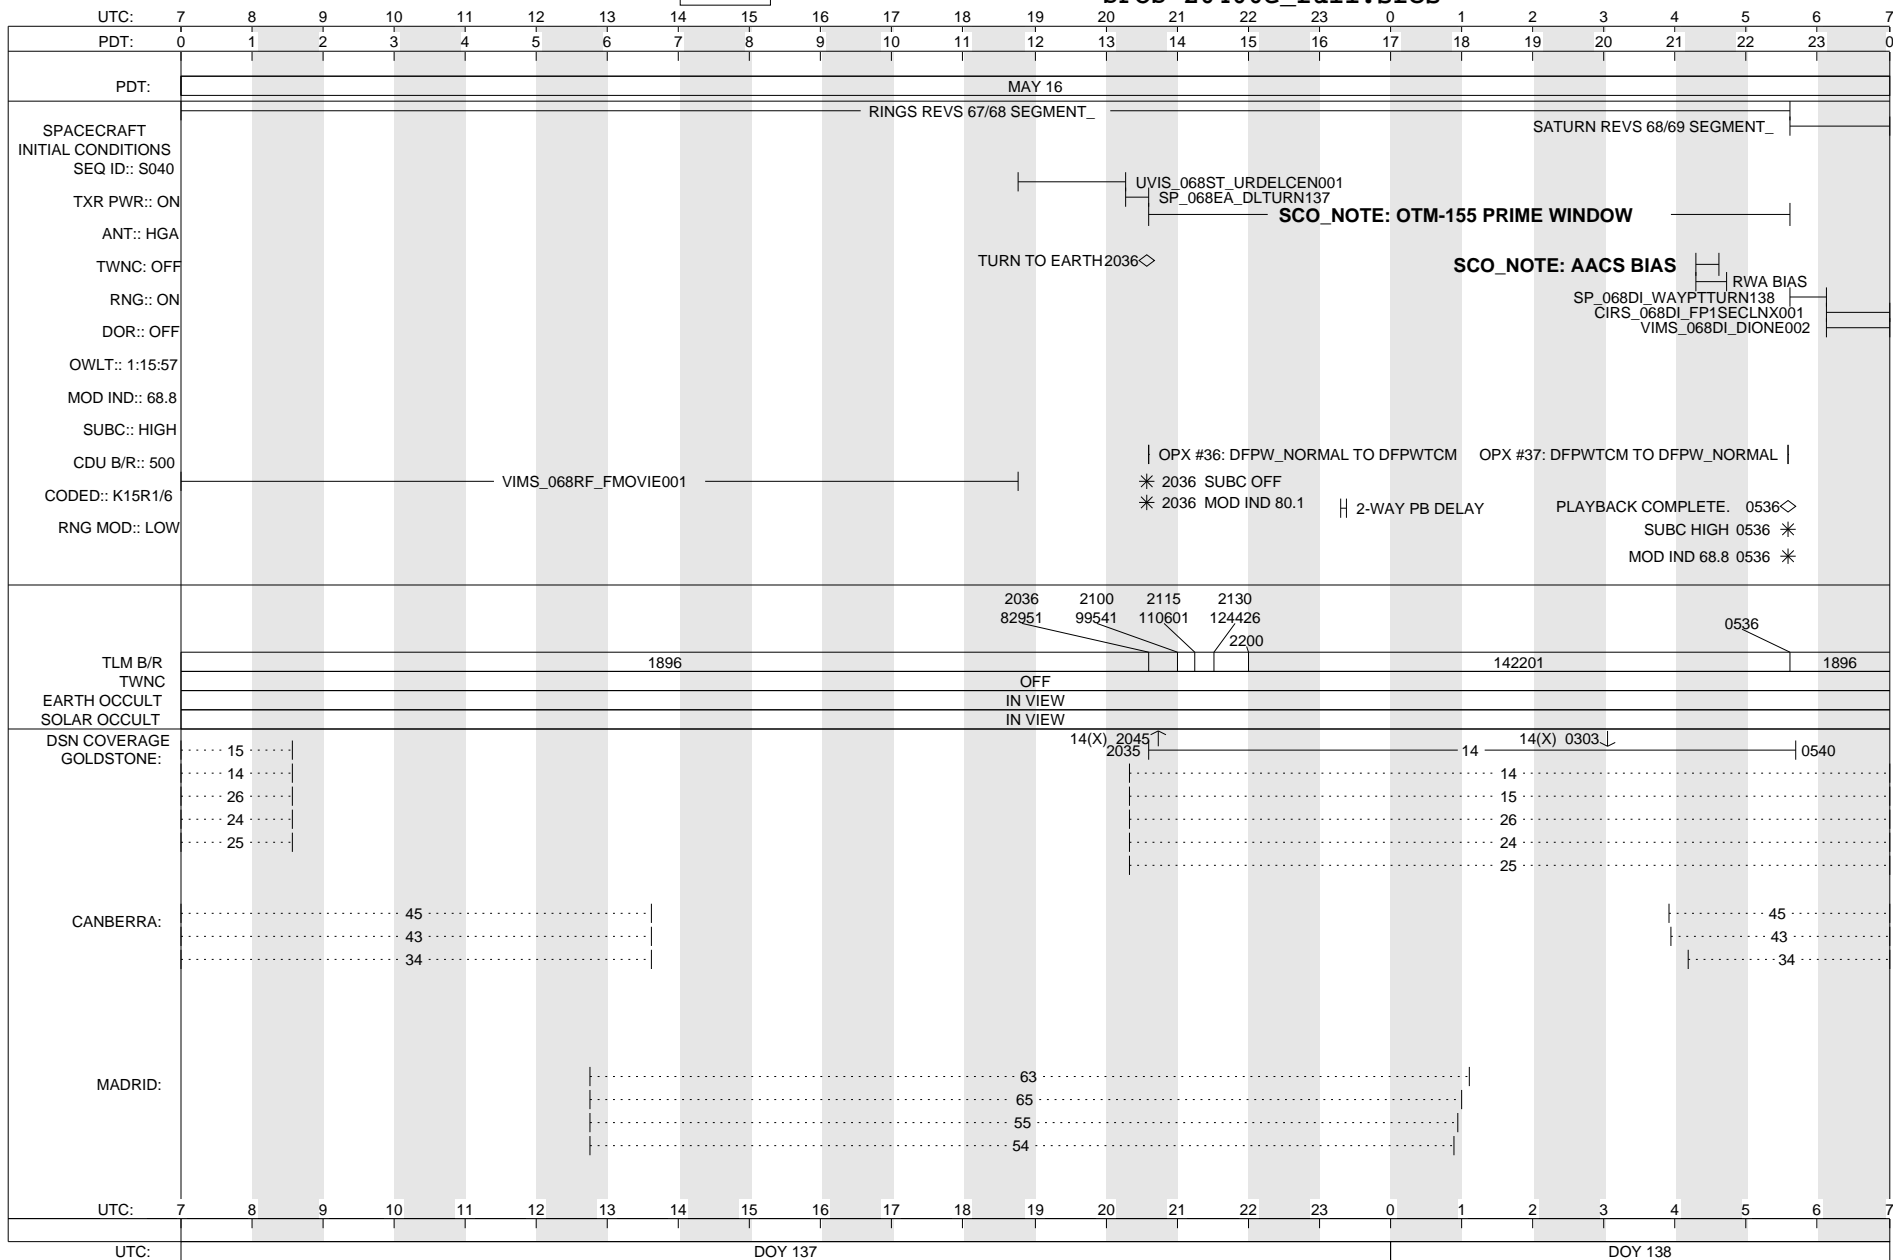

FRIDAY 137-138

MAY 16, 2008 - MAY 17, 2008

MISSING
IMAGE

CASSINI SFOS

SOE z0400e_full.soe
SFOS z0400e_full.sfos

ISSUE DATE: 04/15/08