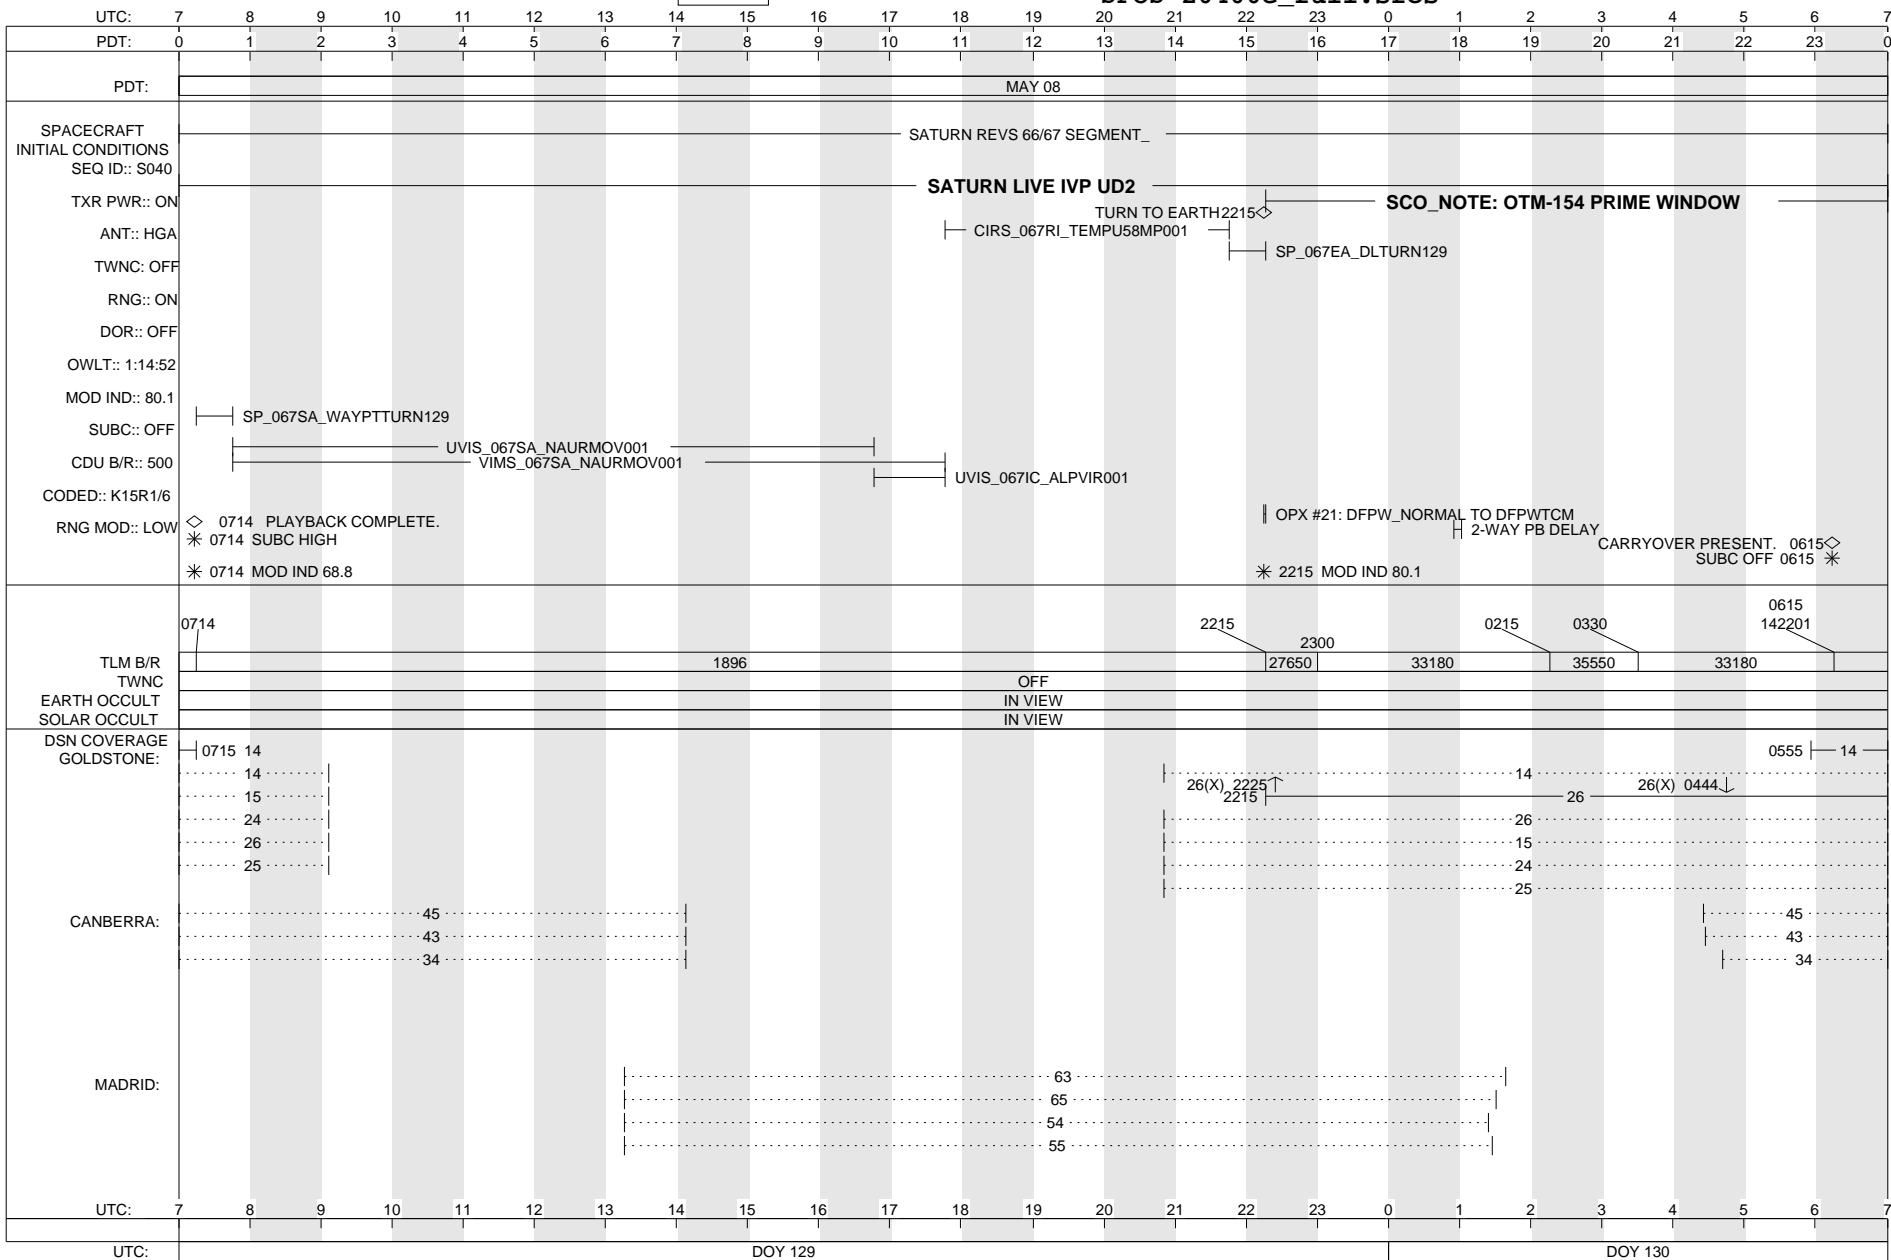

THURSDAY 129-130
MAY 8, 2008 - MAY 9, 2008

MISSING
IMAGE

CASSINI SFOS

SOE z0400e_full.soe
SFOS z0400e_full.sfos

ISSUE DATE: 04/15/08