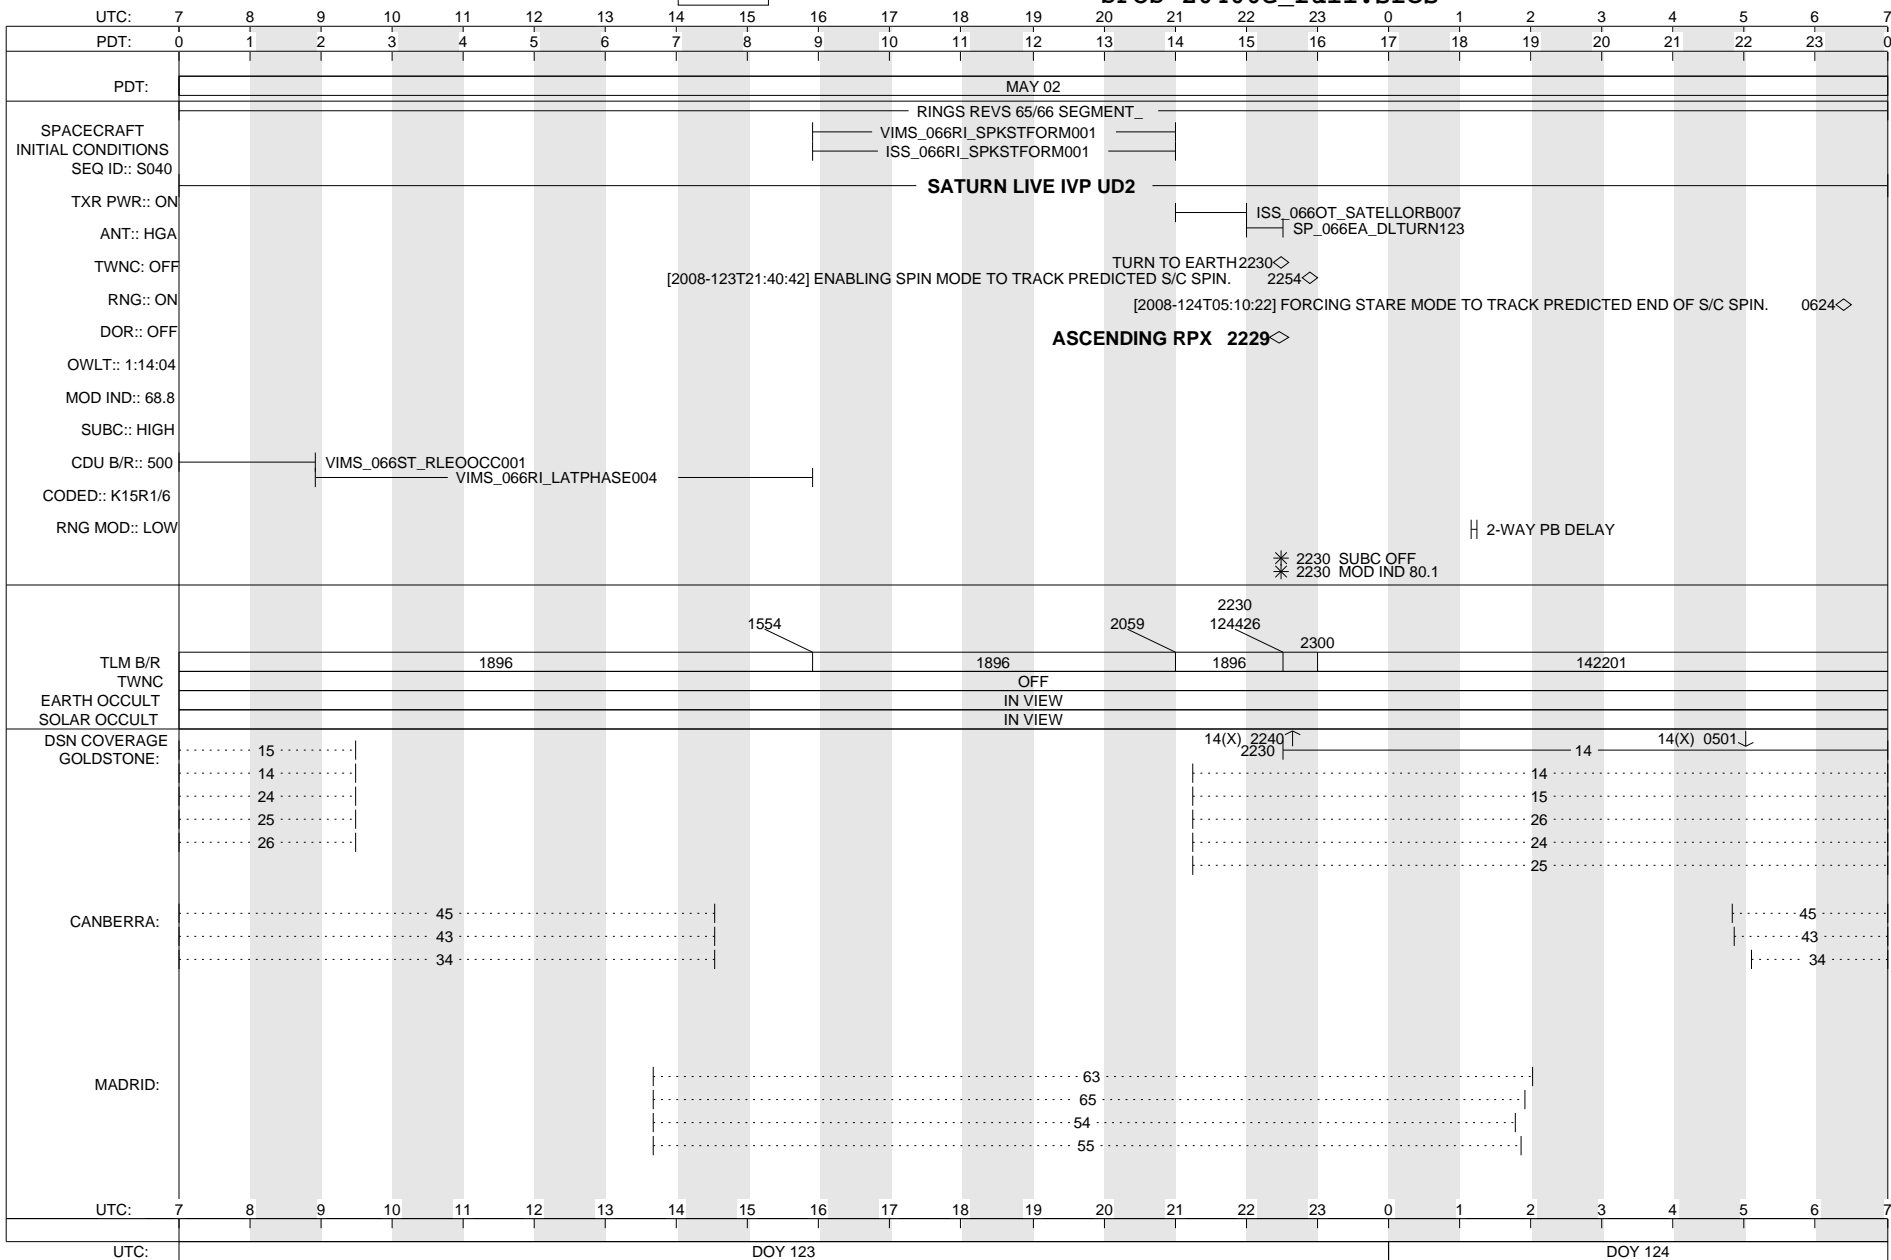

FRIDAY 123-124

MAY 2, 2008 - MAY 3, 2008

MISSING
IMAGE

CASSINI SFOS

SOE z0400e_full.soe
SFOS z0400e_full.sfos

ISSUE DATE: 04/15/08