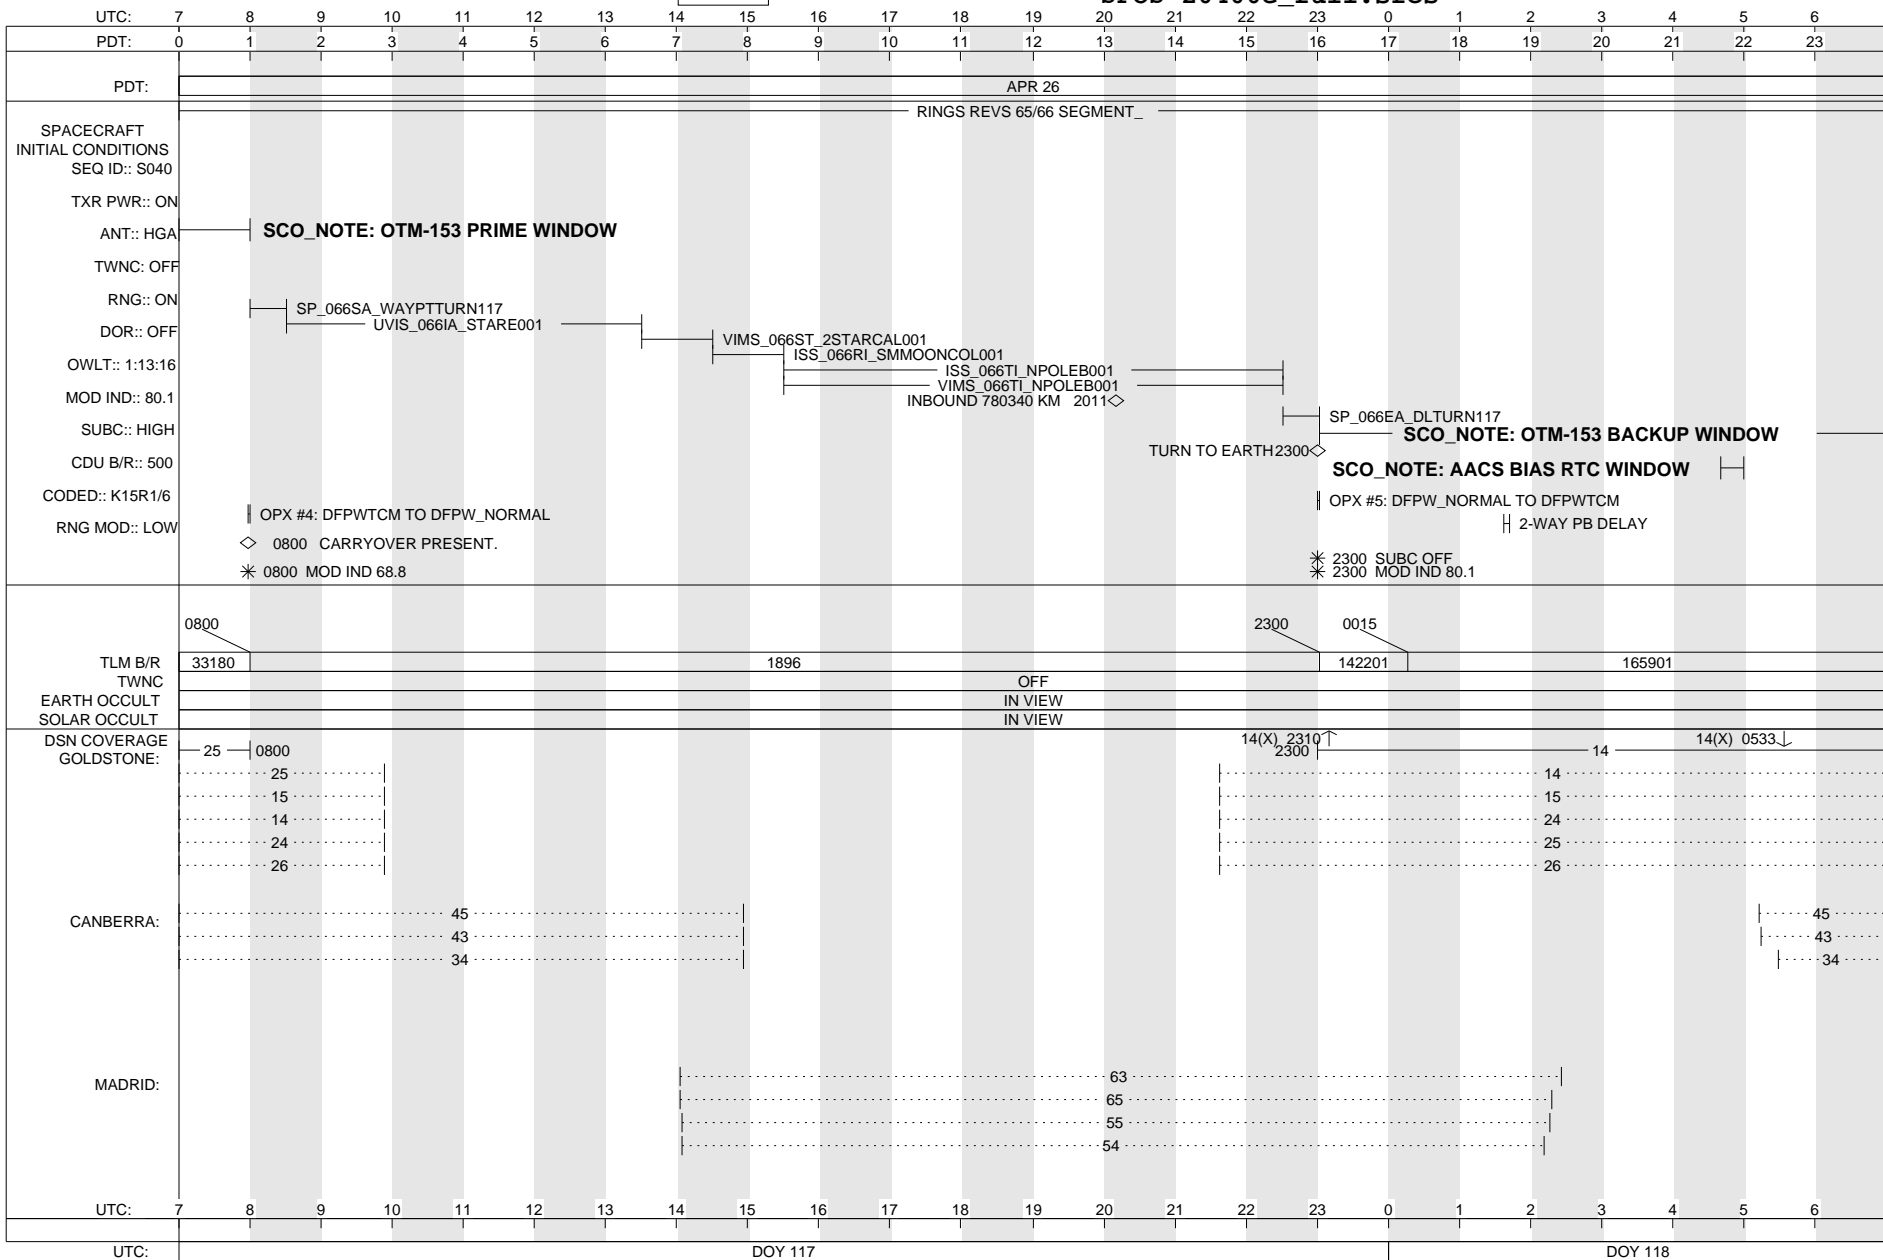

SATURDAY 117-118

APRIL 26, 2008 - APRIL 27, 2008

MISSING
IMAGE

CASSINI SFOS

SOE z0400e_full.soe
SFOS z0400e_full.sfos

ISSUE DATE: 04/15/08