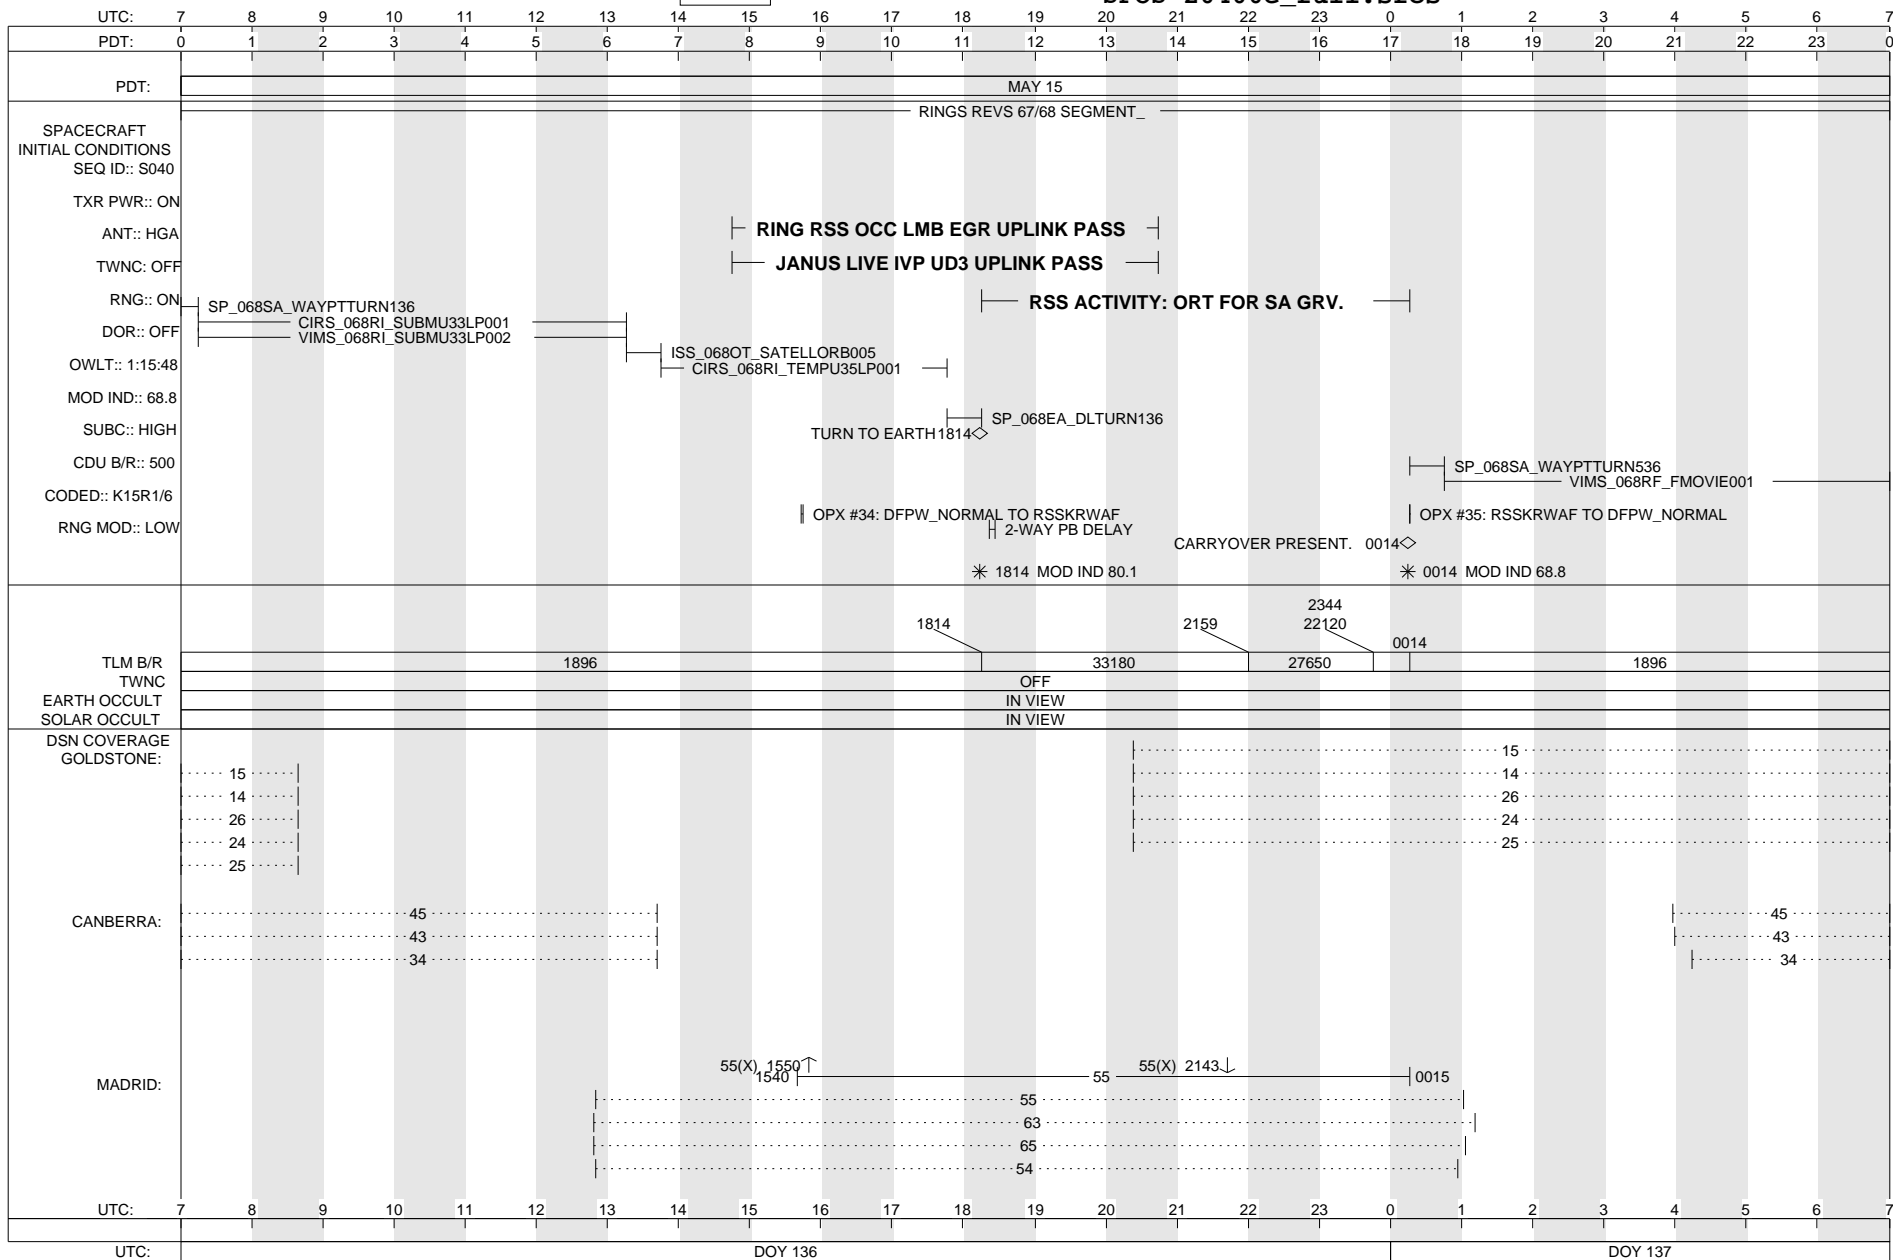

THURSDAY 136-137
MAY 15, 2008 - MAY 16, 2008

MISSING
IMAGE

CASSINI SFOS

SOE z0400e_full.soe
SFOS z0400e_full.sfos

ISSUE DATE: 04/15/08