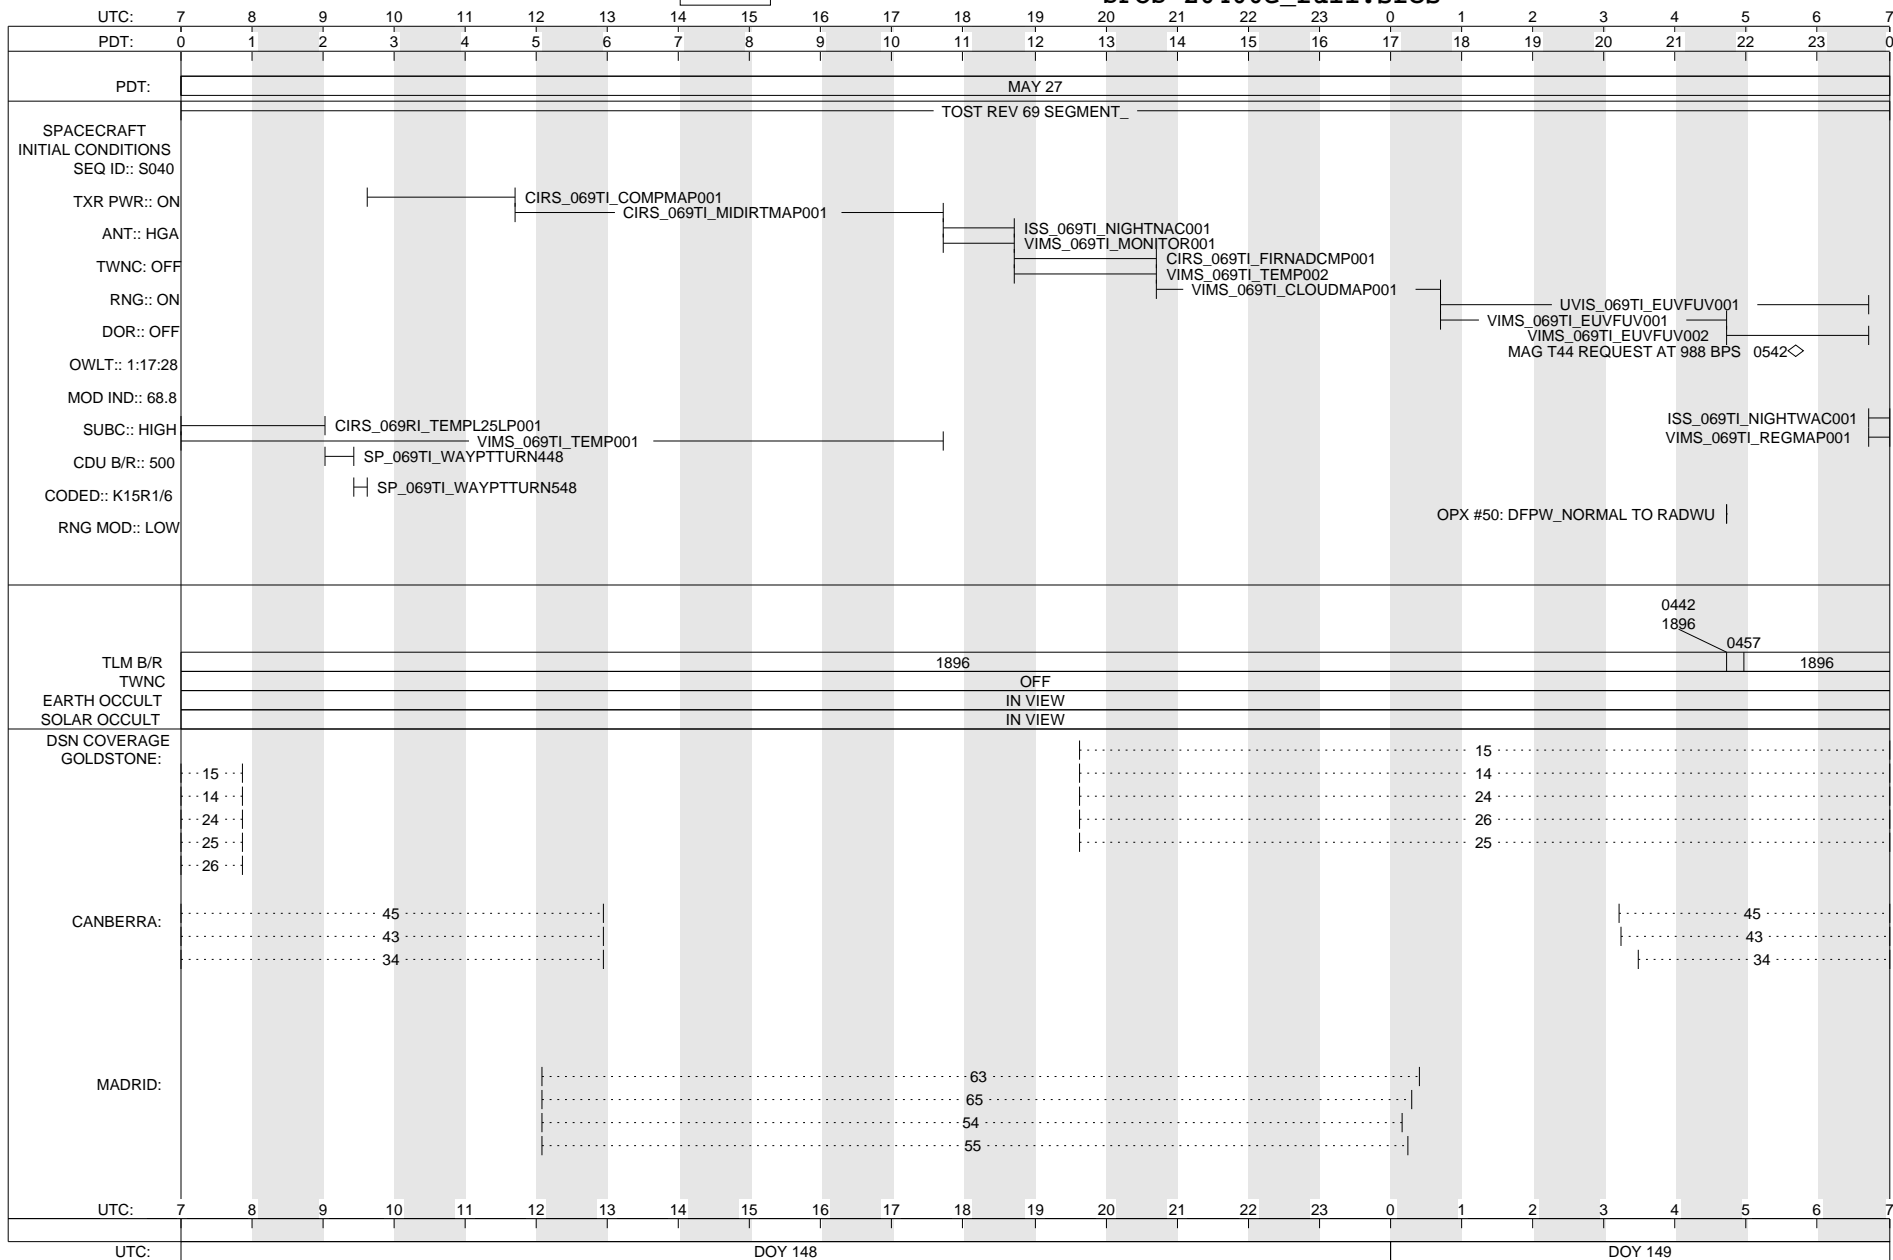

TUESDAY 148-149
MAY 27, 2008 - MAY 28, 2008

MISSING
IMAGE

CASSINI SFOS

SOE z0400e_full.soe
SFOS z0400e_full.sfos

ISSUE DATE: 04/15/08