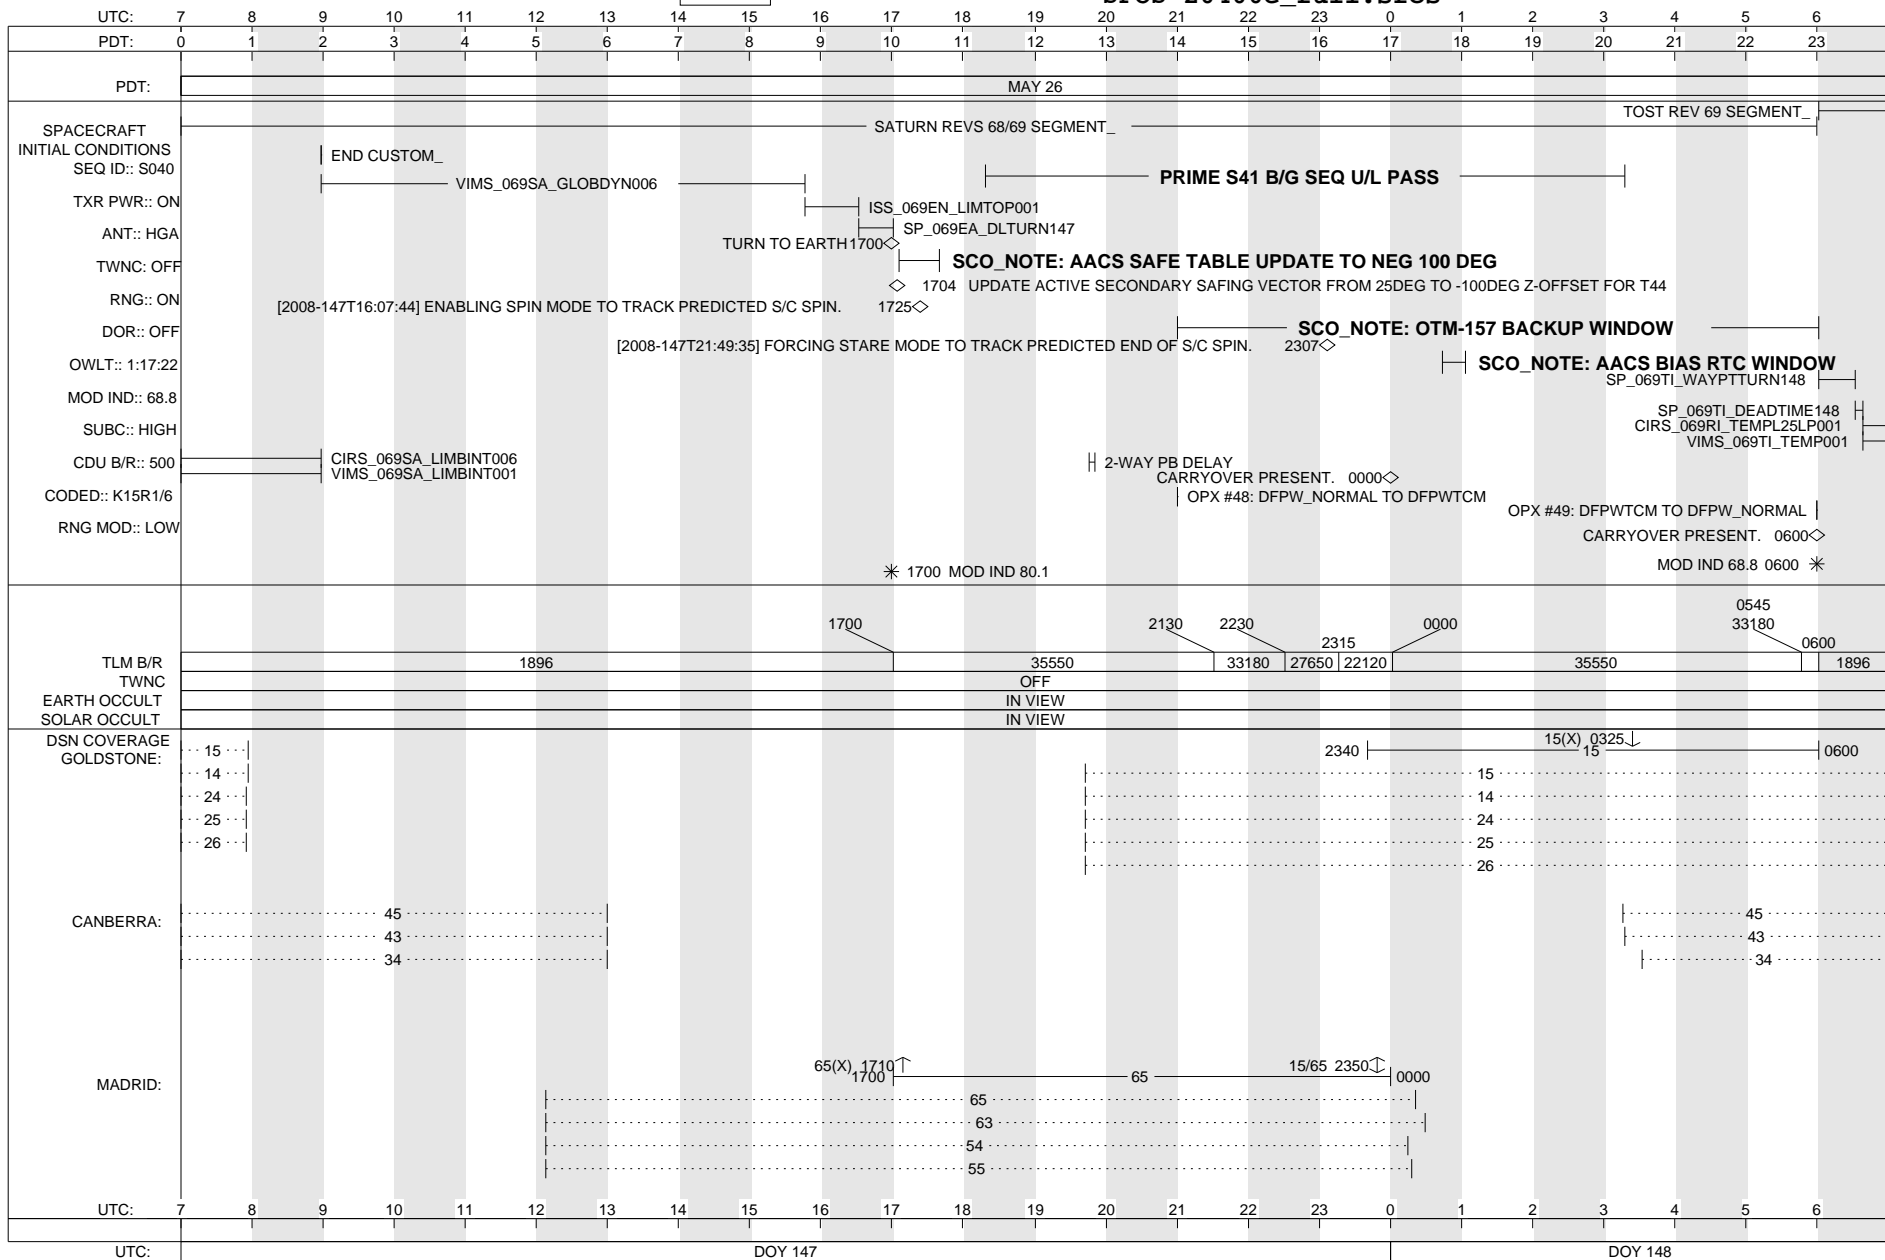

MONDAY 147-148

MAY 26, 2008 - MAY 27, 2008

MISSING
IMAGE

CASSINI SFOS

SOE z0400e_full.soe
SFOS z0400e_full.sfos

ISSUE DATE: 04/15/08