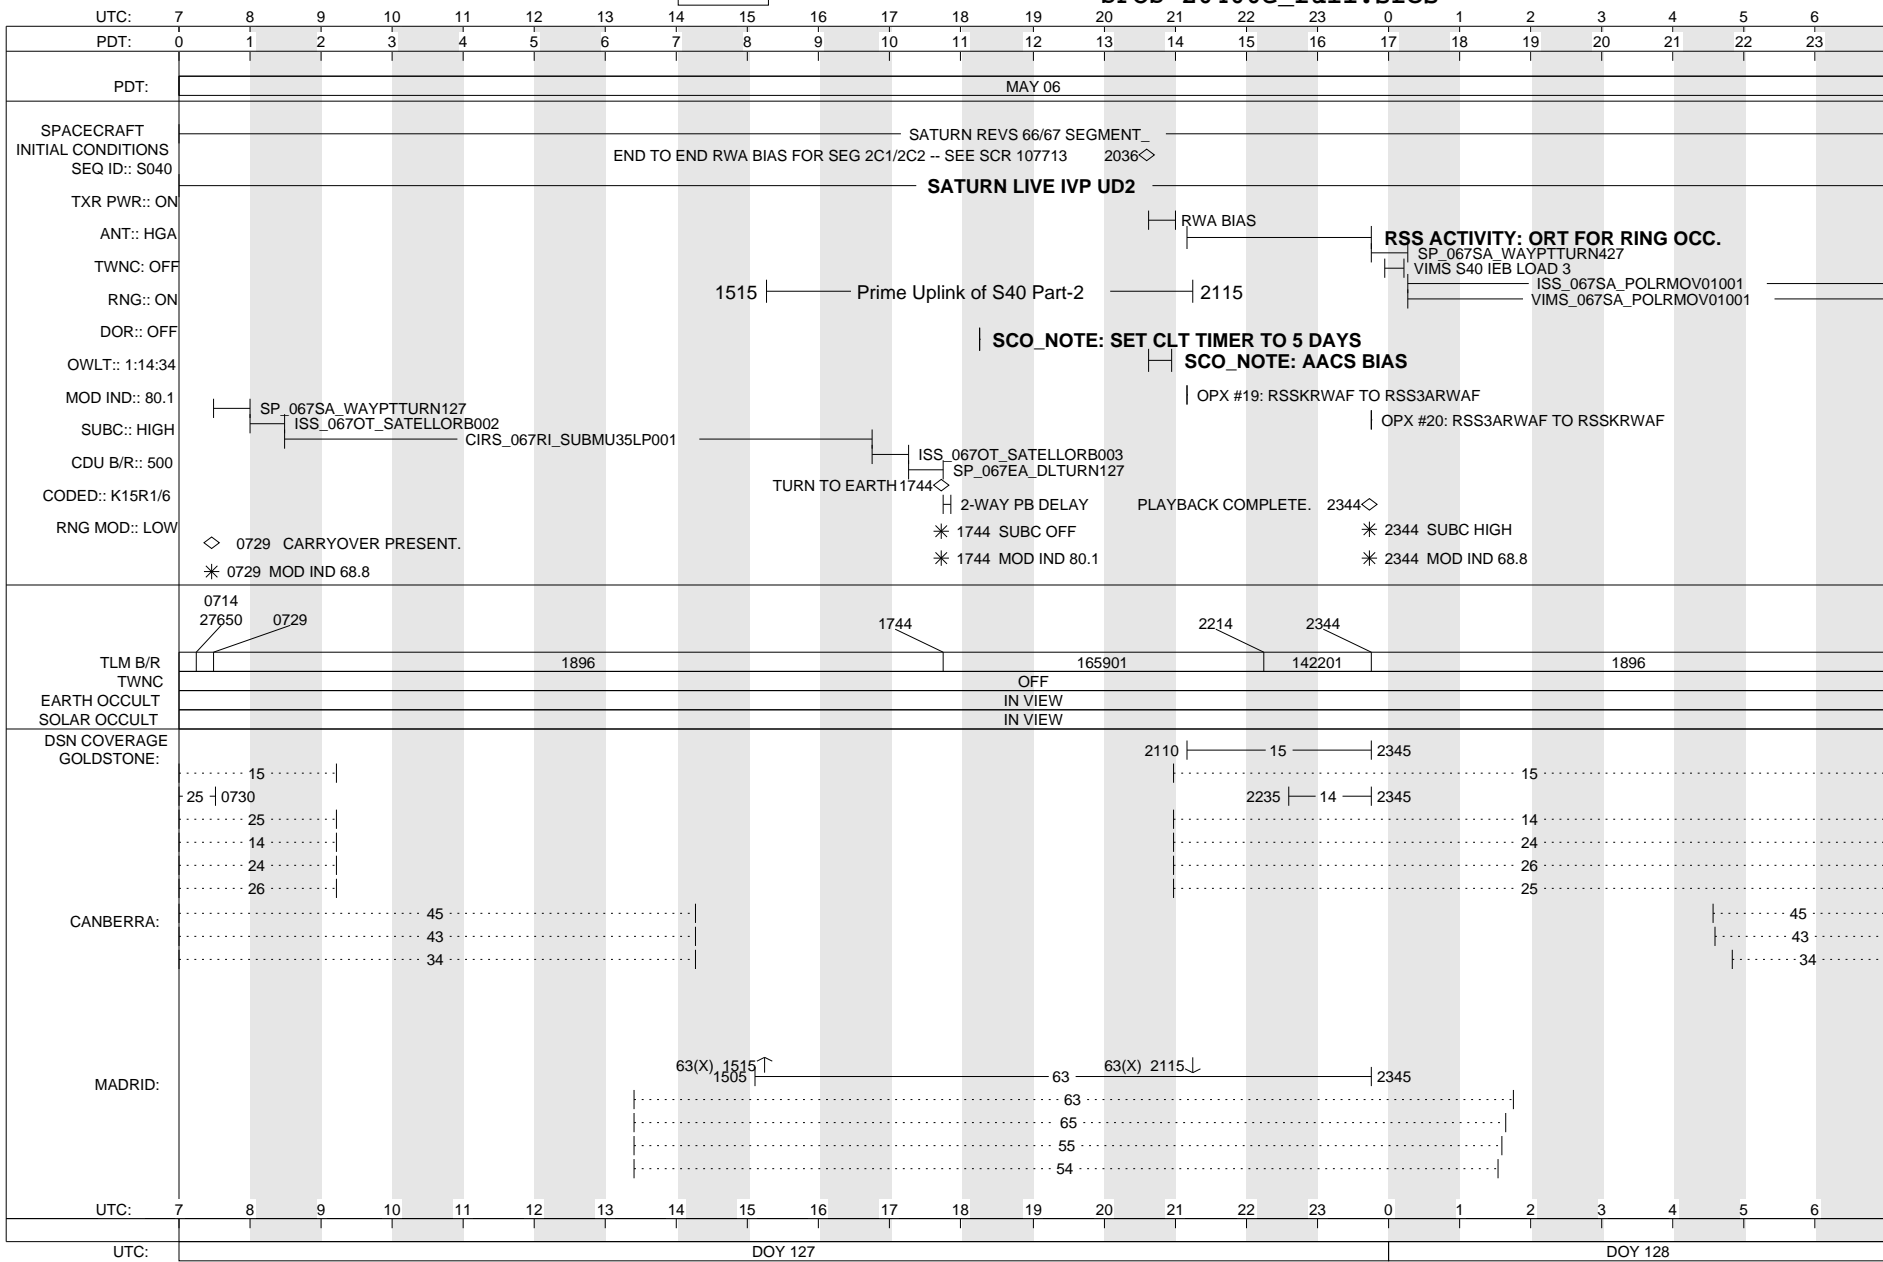

TUESDAY 127-128
MAY 6, 2008 - MAY 7, 2008

MISSING
IMAGE

CASSINI SFOS

SOE z0400e_full.soe
SFOS z0400e_full.sfos

ISSUE DATE: 04/15/08