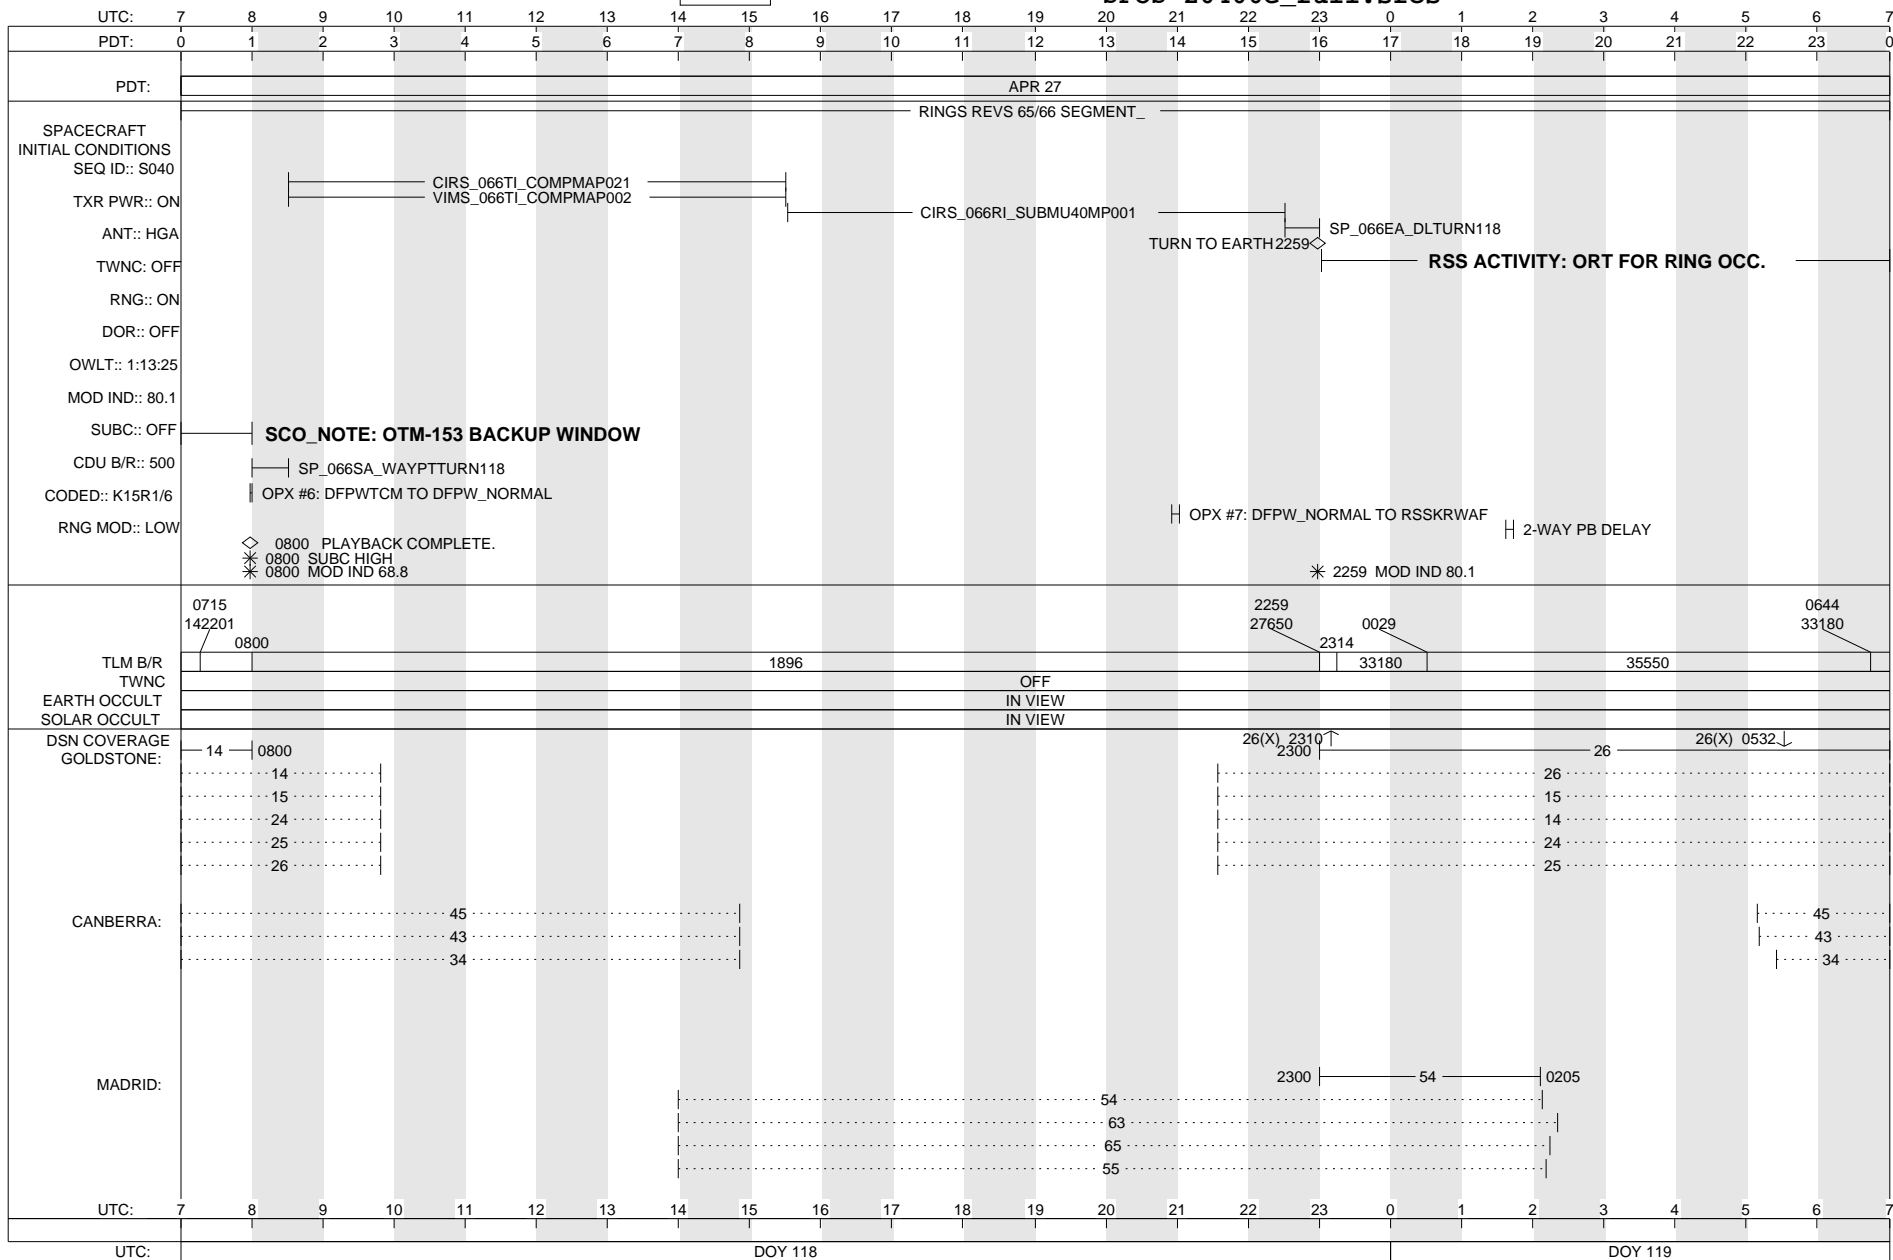

SUNDAY 118-119

APRIL 27, 2008 - APRIL 28, 2008

MISSING
IMAGE

CASSINI SFOS

SOE z0400e_full.soe
SFOS z0400e_full.sfos

ISSUE DATE: 04/15/08